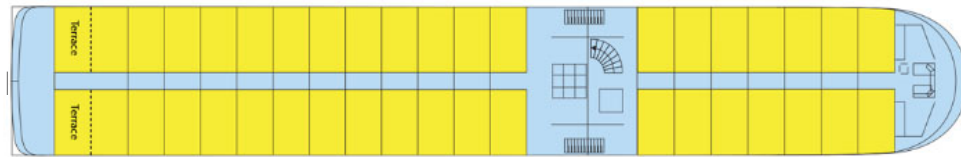

## MS INFANTE DON HENRIQUE

Deck plans & technical details

SUN DECK

UPPER DECK

MIDDLE DECK

MAIN DECK

SUN DECK

UPPER DECK

Twins cabins

MIDDLE DECK

Twins cabins Single cabins

MAIN DECK

Twins cabins Single cabins